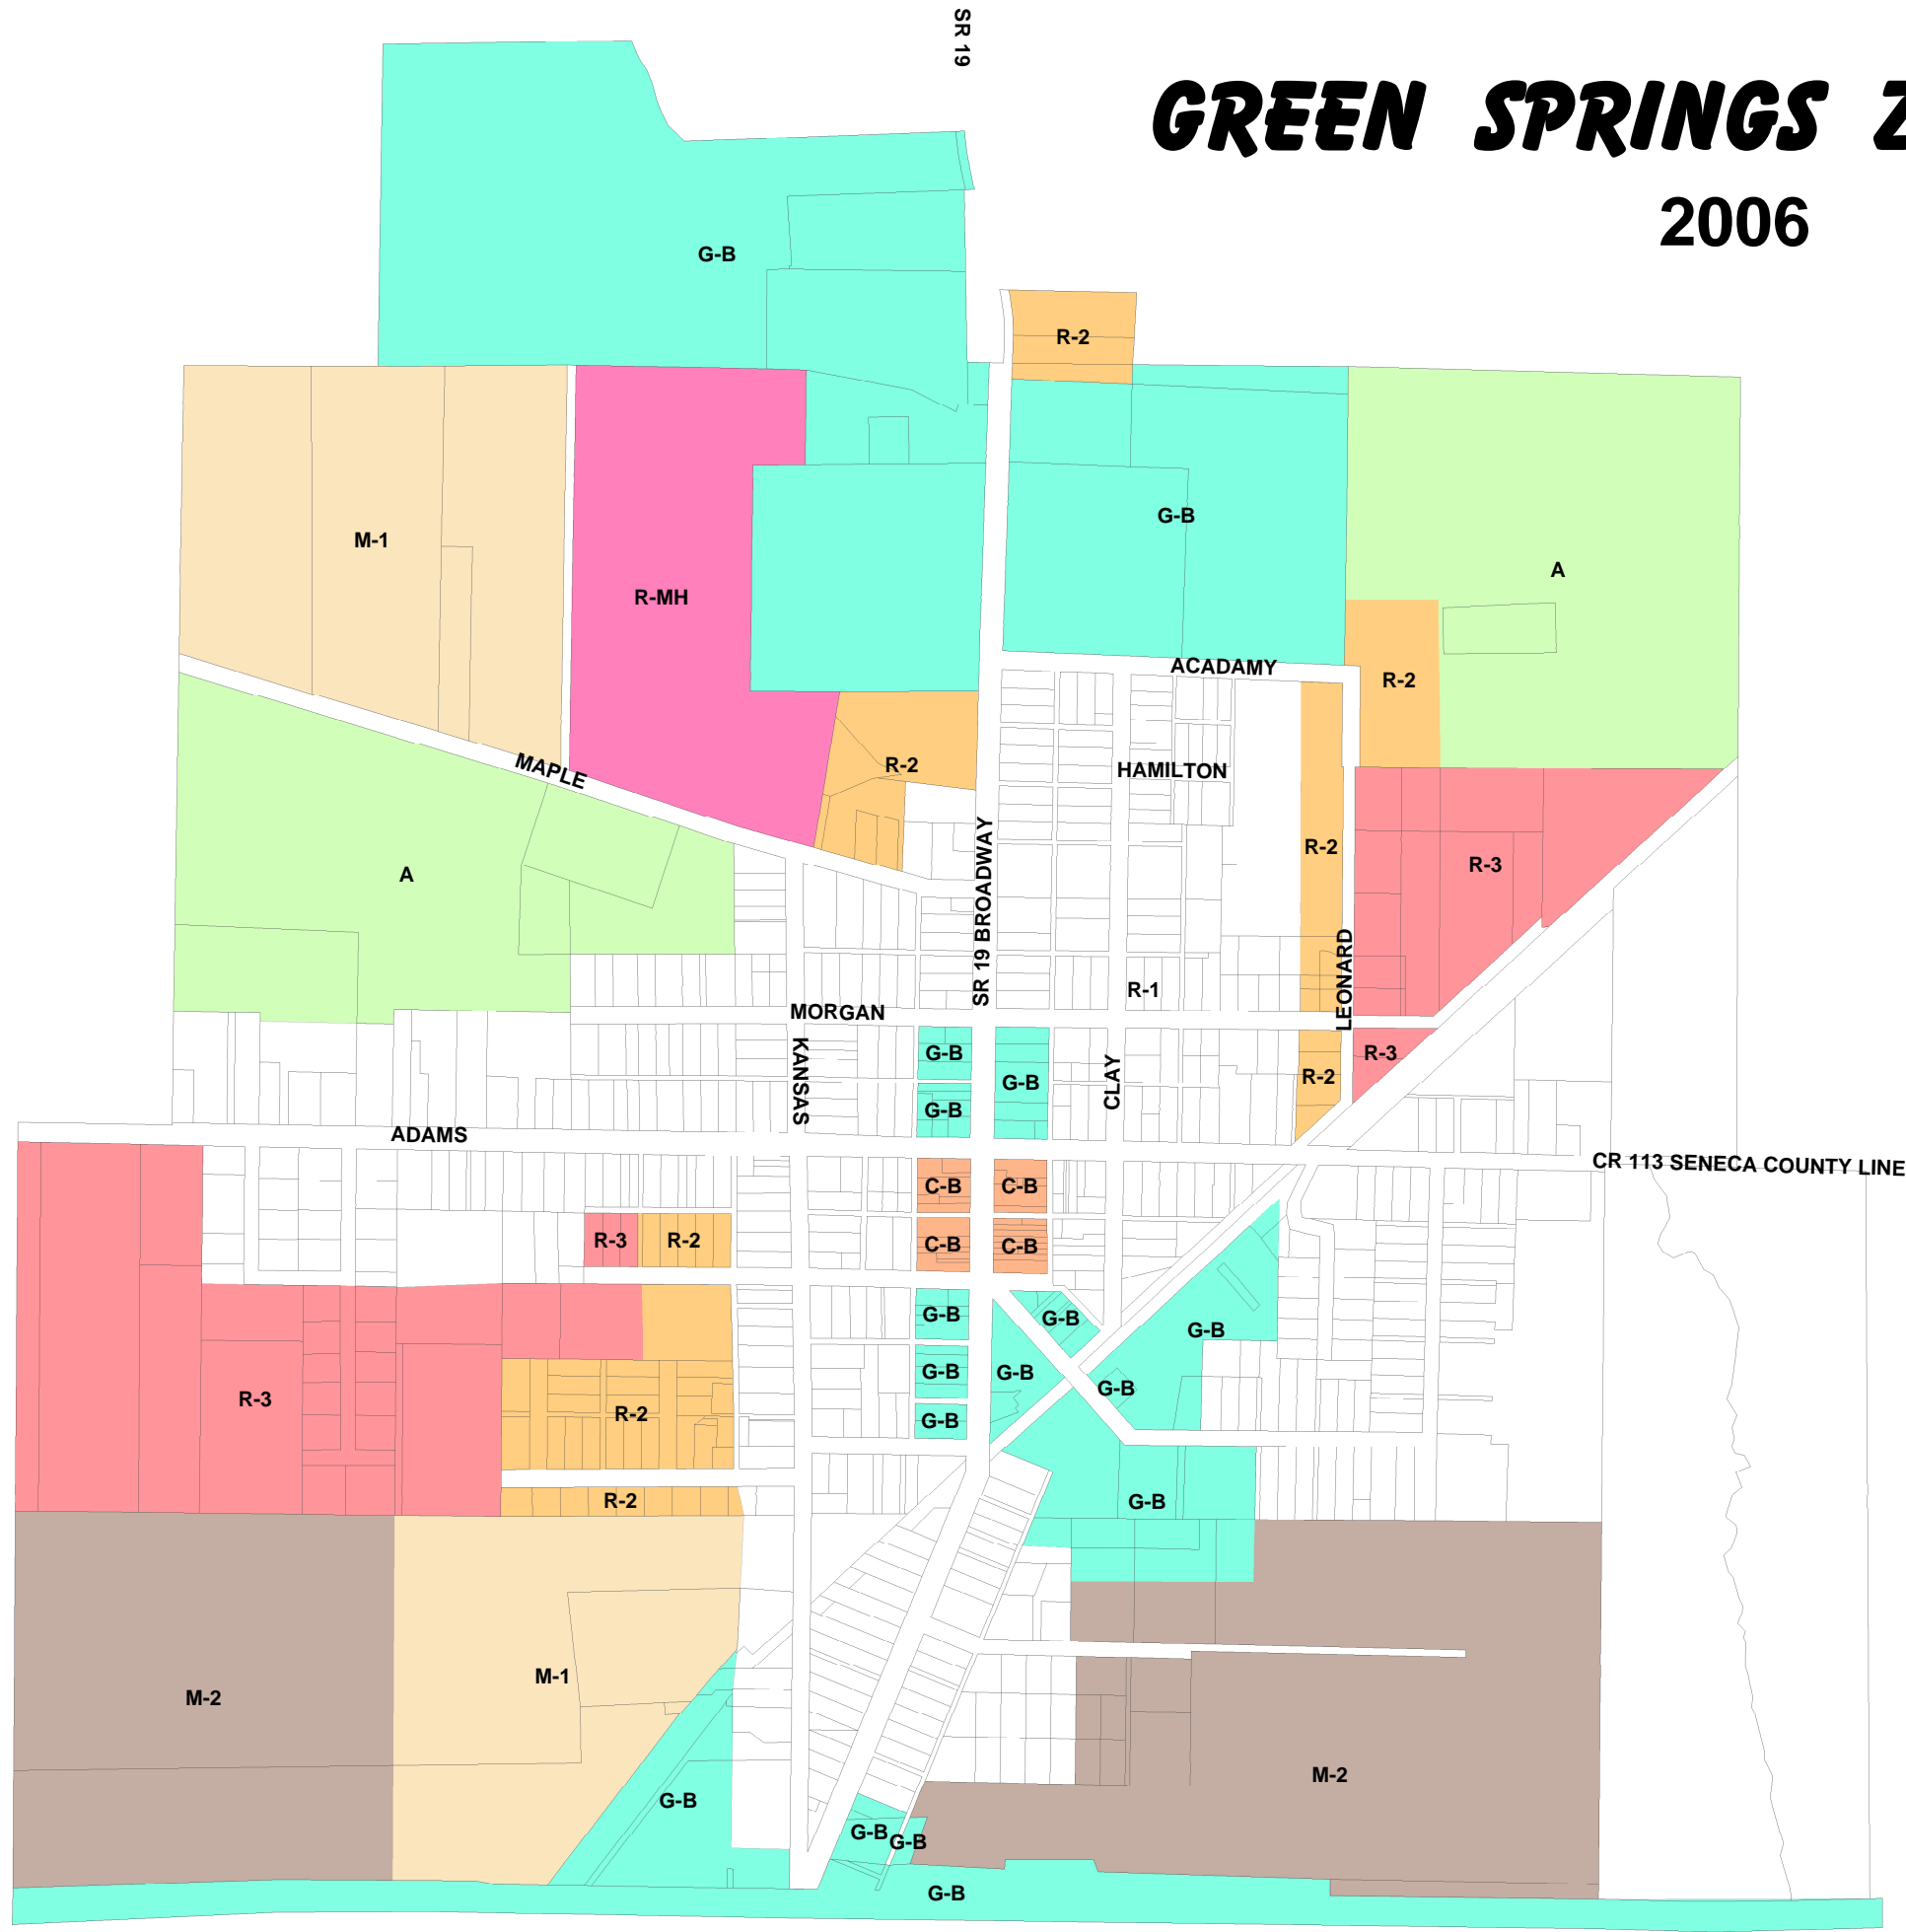

GREEN SPRINGS ZONING MAP

2006

Zoning Dist.

DIST	
	A
	C-B
	G-B
	M-1
	M-2
	R-1
	R-2
	R-3
	R-MH